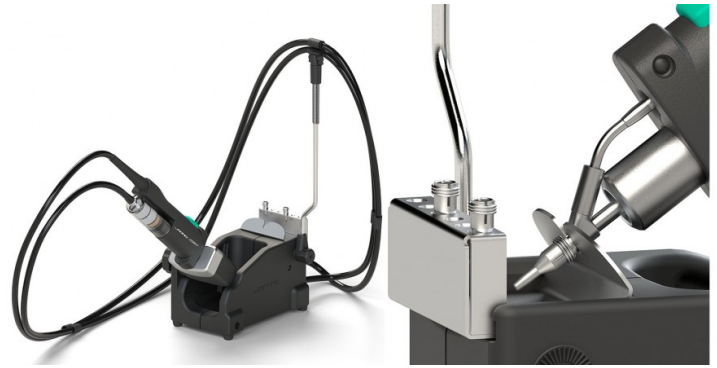

Stand for DS360 DS-SE

Specifications

Included	Sleep mode
Net weight	1,26 kg (2.78lb)
Package weight	1.553 kg (3.42 lb)
Package dimensions	342 x 155 x 120 mm (13.46 x 6.10 x 4.72 in)
	1.260 kg (2.78 lb)

Connectables

Modular System

1 Tool Control Unit
DI

2 Tools Control Unit
DDE

4 Tools Control Unit
DME

Compatible tools

Micro Desoldering Iron
DS360-A

Connectables

Accessories