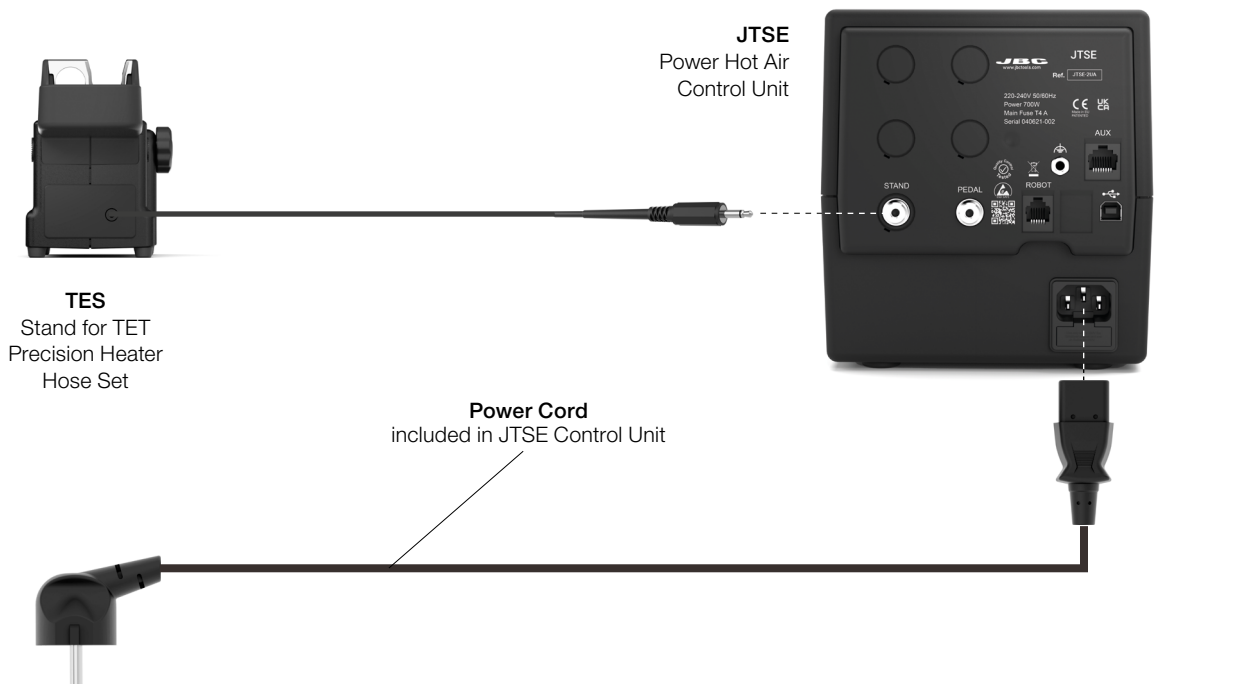

Packing List

The following items are included according purchased station reference:

JTSE
Hot Air Control Unit ..... 1 unit
Ref. JTSE-9UA (100 V)
Ref. JTSE-1UA (120 V)
Ref. JTSE-2UA (230 V)

TES
Stand ..... 1 unit
Ref. TE-SF

TET
Precision Heater Hose Set ..... 1 unit
Ref. TE-TB (230 V / 120 V)

TN9080
TET Straight Nozzle Ø 5 mm ..... 1 unit
Ref. TN9080

TN9208
TET Straight Nozzle Ø 4 mm ..... 1 unit
Ref. TN9208

TN9209
TET Straight Nozzle Ø 3 mm ..... 1 unit
Ref. TN9209

PH217
Kapton Tape ..... 1 unit
Ref. PH217

PH218
Thermocouple Type K .....1 unit
Ref. PH218

ESHT
Magazine for Protectors & Extractors ..... 1 unit
Ref. ESHT-A

Installation