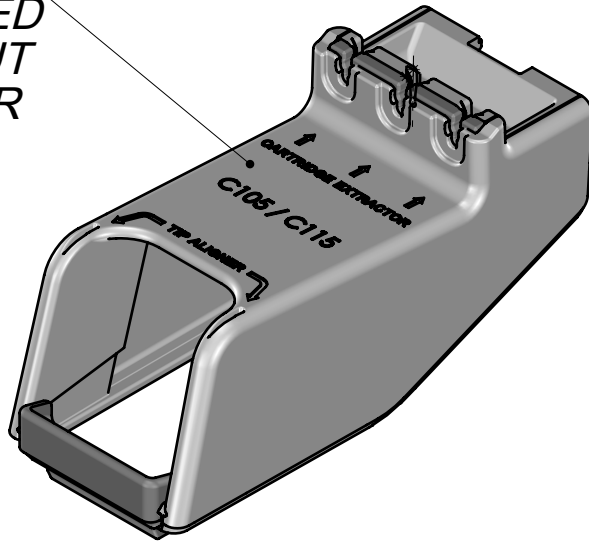

NA103

UPDATING KIT C115 NANO HANDLE

Ref: 0033103

CL3462
SUPPLIED
WITHOUT
DRAWER

NT115-A