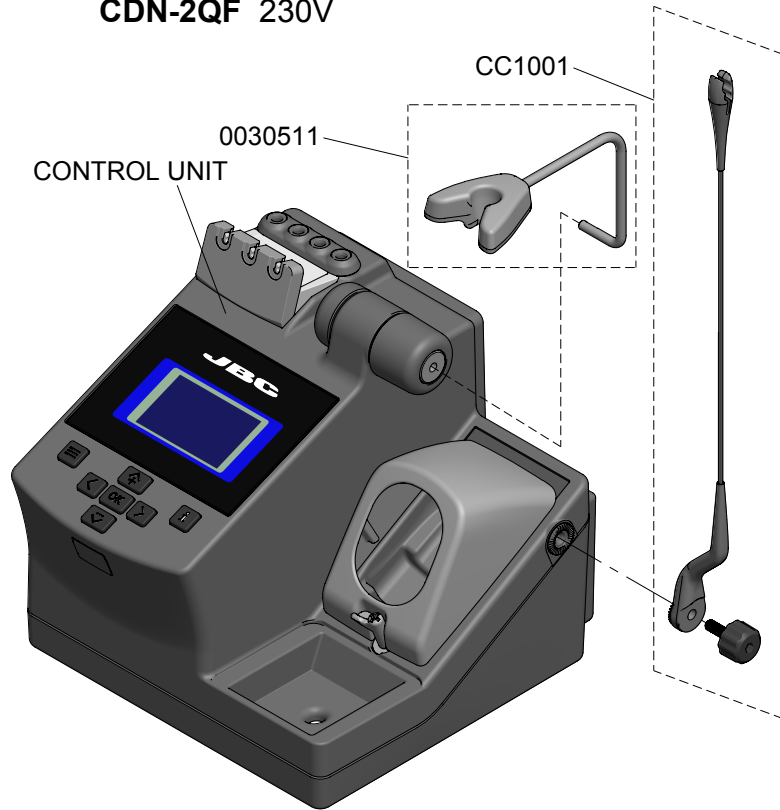

CDN
 High-Precision Soldering Station
 Ref.: **CDN-9QF** 100V
CDN-1QF 120V
CDN-2QF 230V

SPARE PARTS	
CONTROL UNIT:	
-CIRCUIT	0030346
-ENCLOSURE	0023639
-TOOL HOLDER	0030511
-SPLASHGUARD	0031053

Ref.: **CDN-9QF** 85-265V FUSE T-1A
 Ref.: **CDN-5QF** 85-265V FUSE T-1A
EARTHING FUSE F1.25A