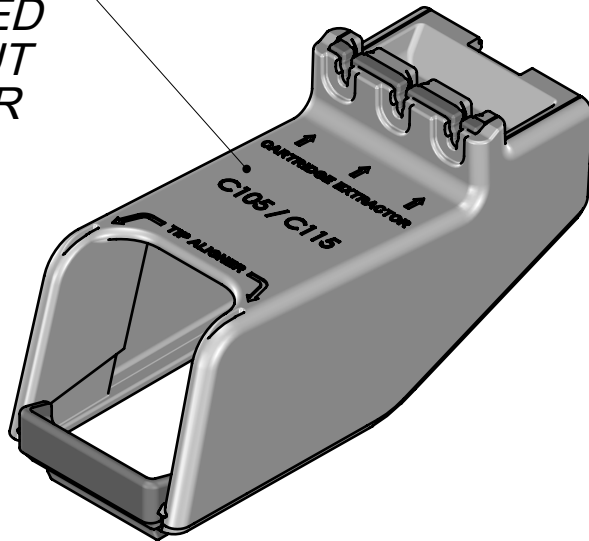

**NA101**

**NANE UPDATING KIT C115**

**Ref: 0021101**

*CL3462 (x2)*  
*SUPPLIED*  
*WITHOUT*  
*DRAWER*

*NT115-A (x2)*