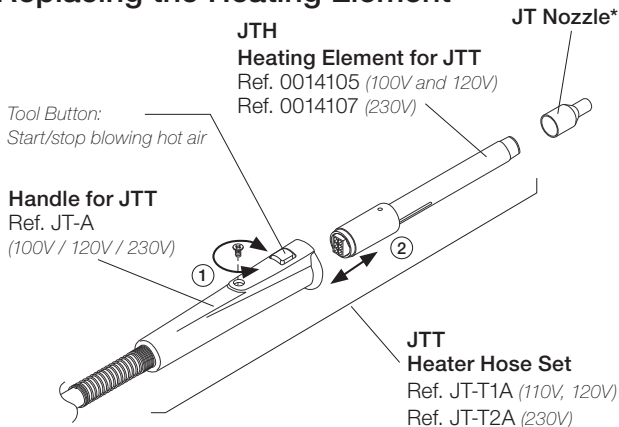

Packing List

The following items are included:

Handle for JTT ... 1 unit
Ref. JT-A

JTH
Heating Element for JTT 1 unit
according to purchased reference included
either **JTH1** Ref. 0014105 (100V/120V)
or **JTH2** Ref. 0014107 (230V)

Manual 1 unit
Ref. 0029044

Changing JTT Heater Hose Set

Note: Only perform this operation when the station is turned off.

Use a spanner to unscrew the nut (1) and remove the tool hose (2).

Insert the new hose, make sure it is pushed all the way into the connector (2), and tighten the nut (1).

Features

JTT Heater Hose Set allows to repair medium and large SMDs. It works with JTT Control Unit and JT Nozzles.

Replacing the Heating Element

Note: Only perform this operation when the heating element is cold and the unit is disconnected from the mains.

Specifications

JTT

Heater Hose Set

Ref.: **JT-T1A** (110V/120V)

Ref.: **JT-T2A** (230V)

- Hose Length: 1100 mm / 43.31 in
- Total Net Weight: 370.5 g / 0.817 lb

- Package Dimensions/Weight: 382 x 159 x 81 mm / 508.8 g
(L x W x H) 15.04 x 6.26 x 3.19 in / 1.122 lb