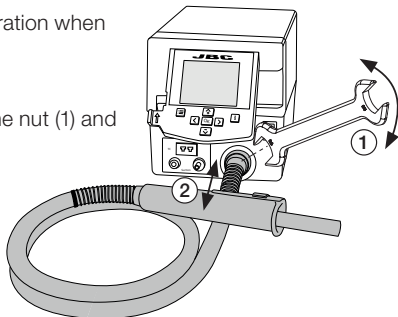

Packing List

The following items are included:

Handle for JTT ... 1 unit
Ref. JT-A

JTH
Heating Element for JTT 1 unit
according to purchased reference included
either **JTH1** Ref. 0014105 (100V/120V)
or **JTH2** Ref. 0014107 (230V)

Manual 1 unit
Ref. 0029044

Changing JTT Heater Hose Set

Note: Only perform this operation when the station is turned off.

Use a spanner to unscrew the nut (1) and remove the tool hose (2).

Insert the new hose, make sure it is pushed all the way into the connector (2), and tighten the nut (1).

Features

JTT Heater Hose Set allows to repair medium and large SMDs. It works with JTT Control Unit and JT Nozzles.

Replacing the Heating Element

Note: Only perform this operation when the heating element is cold and the unit is disconnected from the mains.