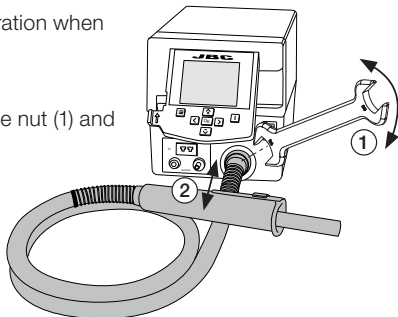

Packing List

The following items are included:

Handle for JTT ... 1 unit
Ref. JT-A

JTH
Heating Element for JTT 1 unit
according to purchased reference included
either **JTH1** Ref. 0014105 (100V/120V)
or **JTH2** Ref. 0014107 (230V)

Manual 1 unit
Ref. 0029044

Changing JTT Heater Hose Set

Note: Only perform this operation when the station is turned off.

Use a spanner to unscrew the nut (1) and remove the tool hose (2).

Insert the new hose, make sure it is pushed all the way into the connector (2), and tighten the nut (1).

Features

JTT Heater Hose Set allows to repair medium and large SMDs. It works with JTSE Control Unit and JN Nozzles.

Replacing the Heating Element

Note: Only perform this operation when the heating element is cold and the unit is disconnected from the mains.