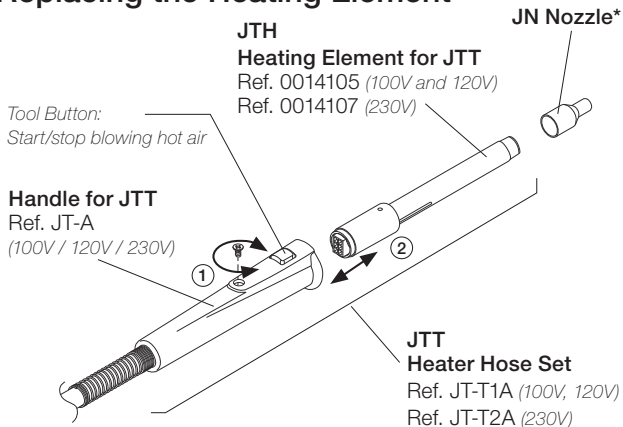

Packing List

The following items are included:

Handle for JTT ... 1 unit
Ref. JT-A

JTH
Heating Element for JTT 1 unit
according to purchased reference included
either **JTH1** Ref. 0014105 (100V/120V)
or **JTH2** Ref. 0014107 (230V)

Manual 1 unit
Ref. 0029044

Changing JTT Heater Hose Set

Note: Only perform this operation when the station is turned off.

Use a spanner to unscrew the nut (1) and remove the tool hose (2).

Insert the new hose, make sure it is pushed all the way into the connector (2), and tighten the nut (1).

Features

JTT Heater Hose Set allows to repair medium and large SMDs. It works with JTSE Control Unit and JN Nozzles.

Replacing the Heating Element

Note: Only perform this operation when the heating element is cold and the unit is disconnected from the mains.

Specifications

JTT

Heater Hose Set

Ref.: **JT-T1A** (100V/120V)

Ref.: **JT-T2A** (230V)

- Hose Length: 1100 mm / 43.31 in
- Total Net Weight: 370.5 g / 0.817 lb

- Package Dimensions/Weight: 382 x 159 x 81 mm / 508.8 g
(L x W x H) 15.04 x 6.26 x 3.19 in / 1.122 lb