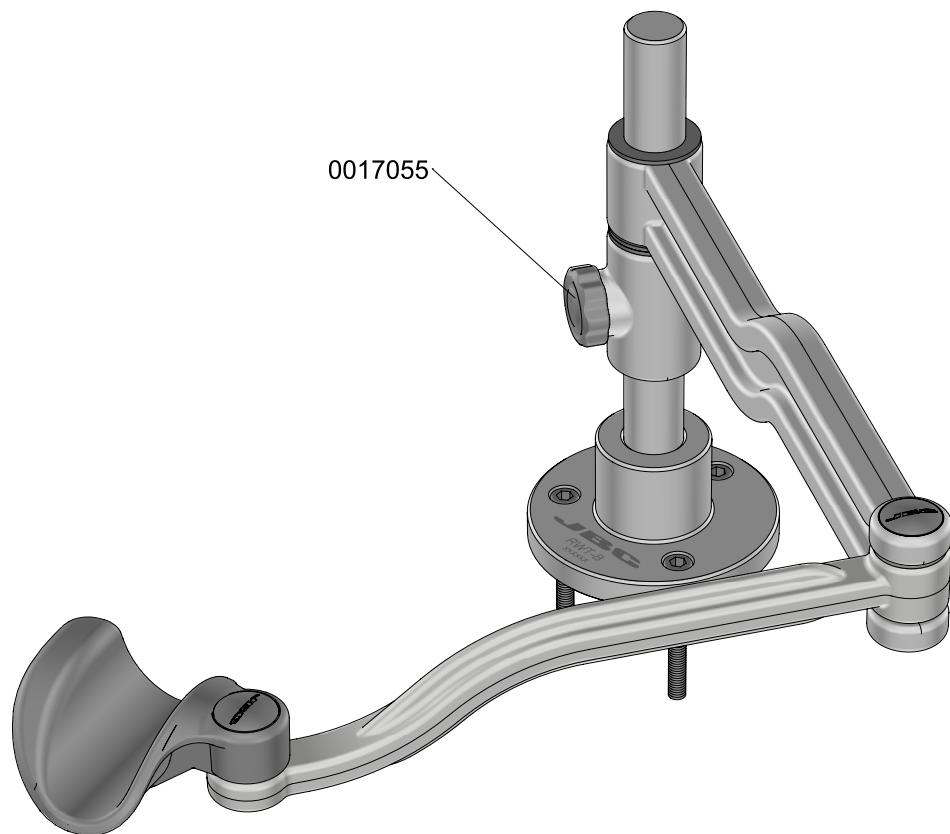

RHT-A
REWORK HAND SUPPORT KIT (W/O BASE)

SPARE PARTS	
RWT-A:	
-HEIGHT ADJ. KNOB:	0017055