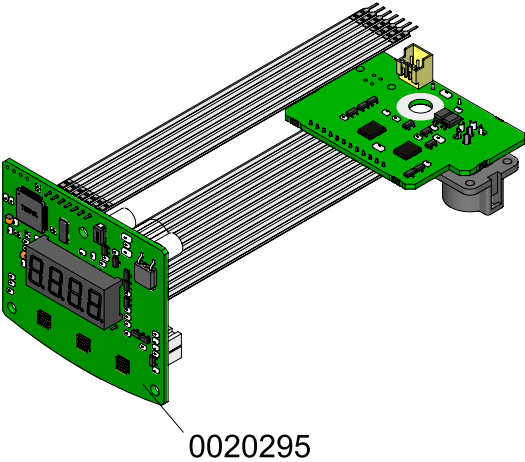

LC-S

PRECISION SOLDERING STATION

LC-1S (120V)

LC-2S (230V)

SPARE PARTS	
LC-S:	
-CIRCUIT	0020295
-ENCLOSURE	
- TOP	0021242
- BOTTOM	0019425
- FRONT	0019173

LC-1S 120V FUSE T-2A
LC-2S 230V FUSE T-1A