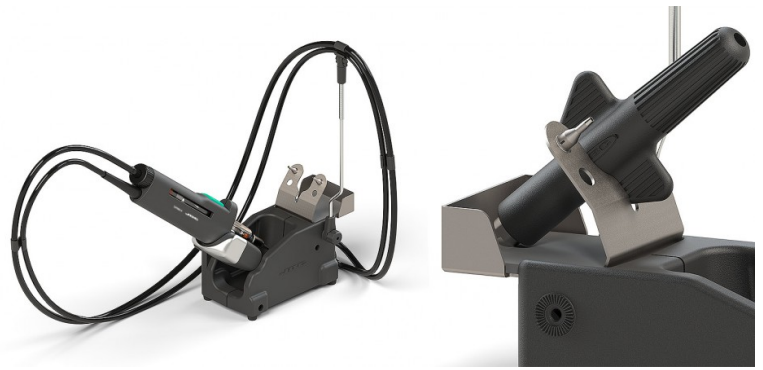

Stand for DR560 DR-SE

Specifications

Included	Sleep mode
Net weight	1,41 kg (3.11lb)
Package weight	1,69 kg (3.72lb)
Package dimensions	342 x 155 x 120 mm (13.46 x 6.10 x 4.72 in)
	1.411 kg (3.11 lb)

Connectables

Modular System

1 Tool Control Unit
DI

2 Tools Control Unit
DDE

4 Tools Control Unit
DME

Compatible tools

Desoldering Iron
DR560-A

Connectables

Accessories