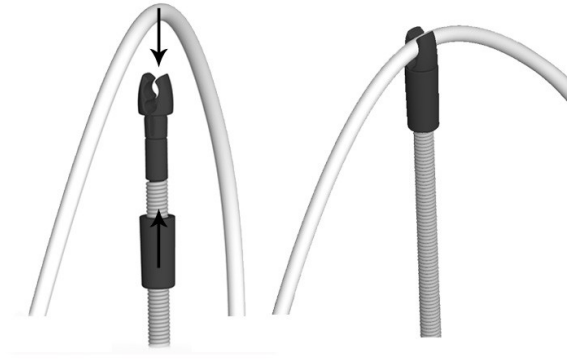

Cable collector

CC3702

Better usability of the cable collector. Avoid the cable confuse.

Specifications

42 gr (0.09 lb)
235 x 40 x 40 mm

Documentation

Manuals

CC3702 Manual