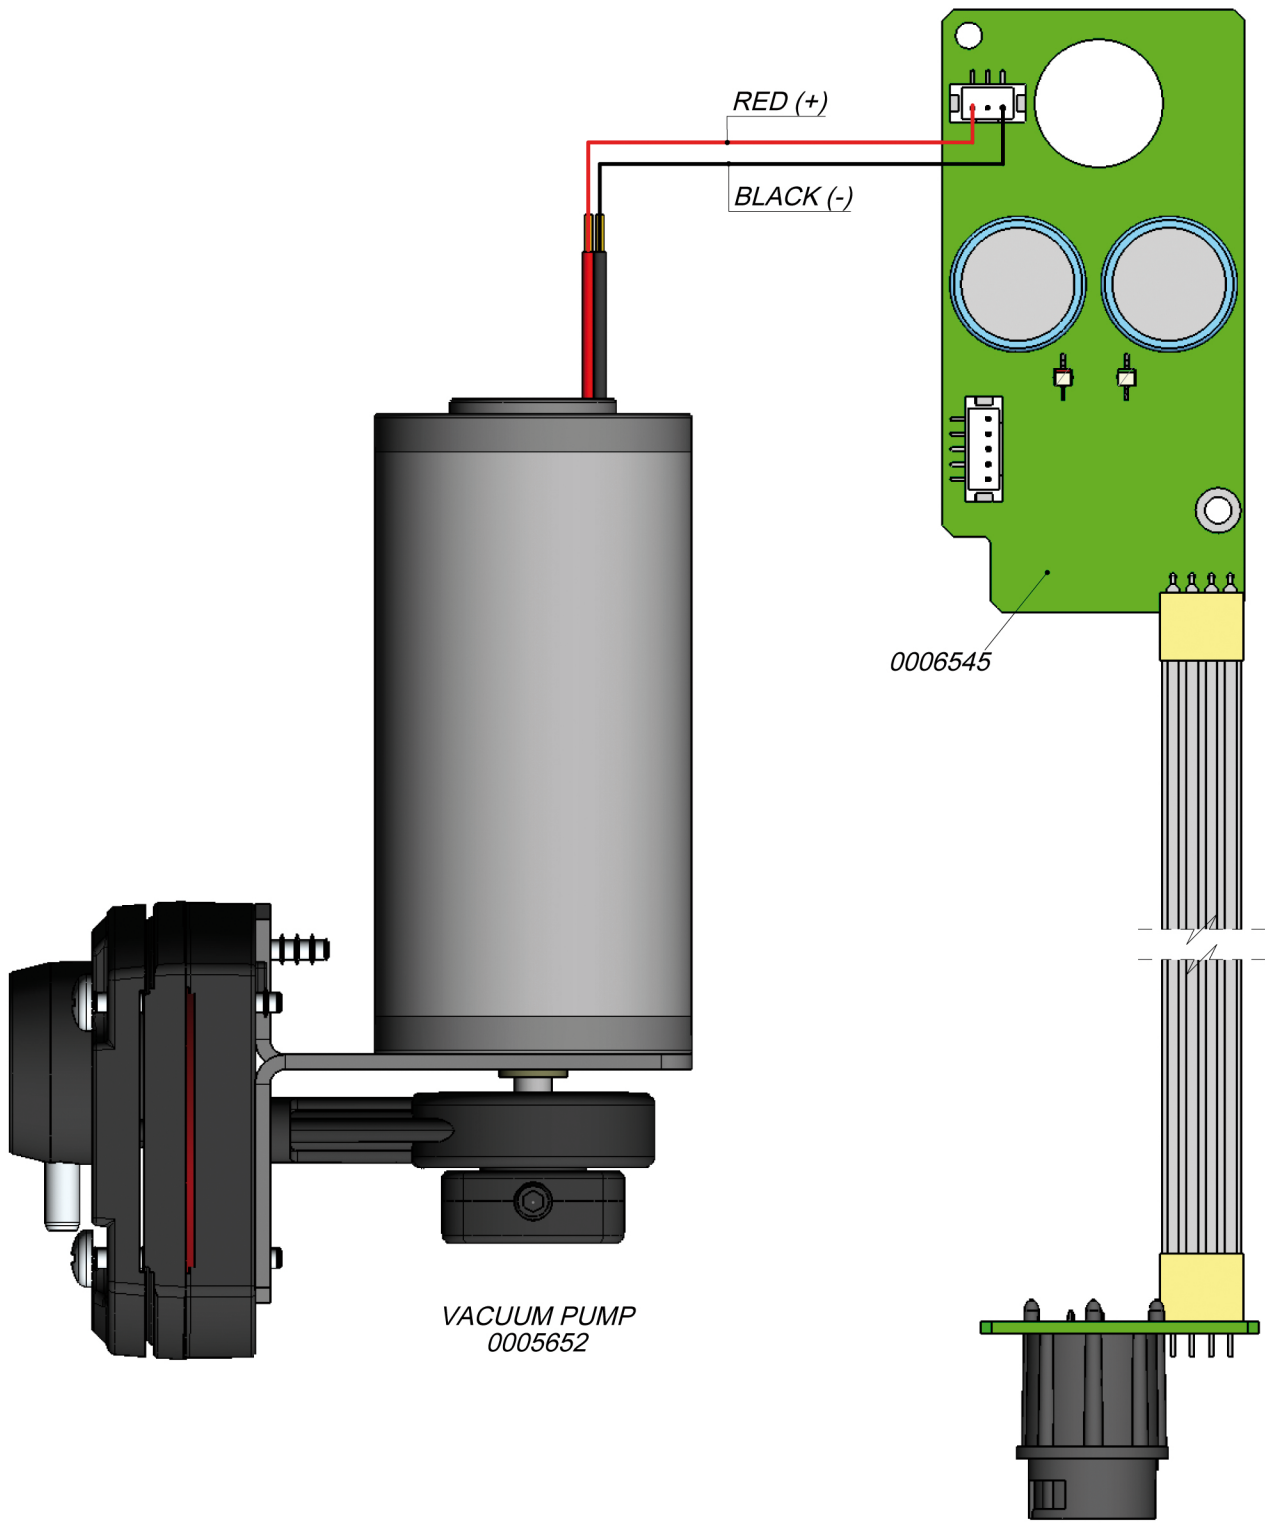

CONTROL PCB

RED (+)

BLACK (-)

0006545

VACUUM PUMP
0005652

CONNECTOR