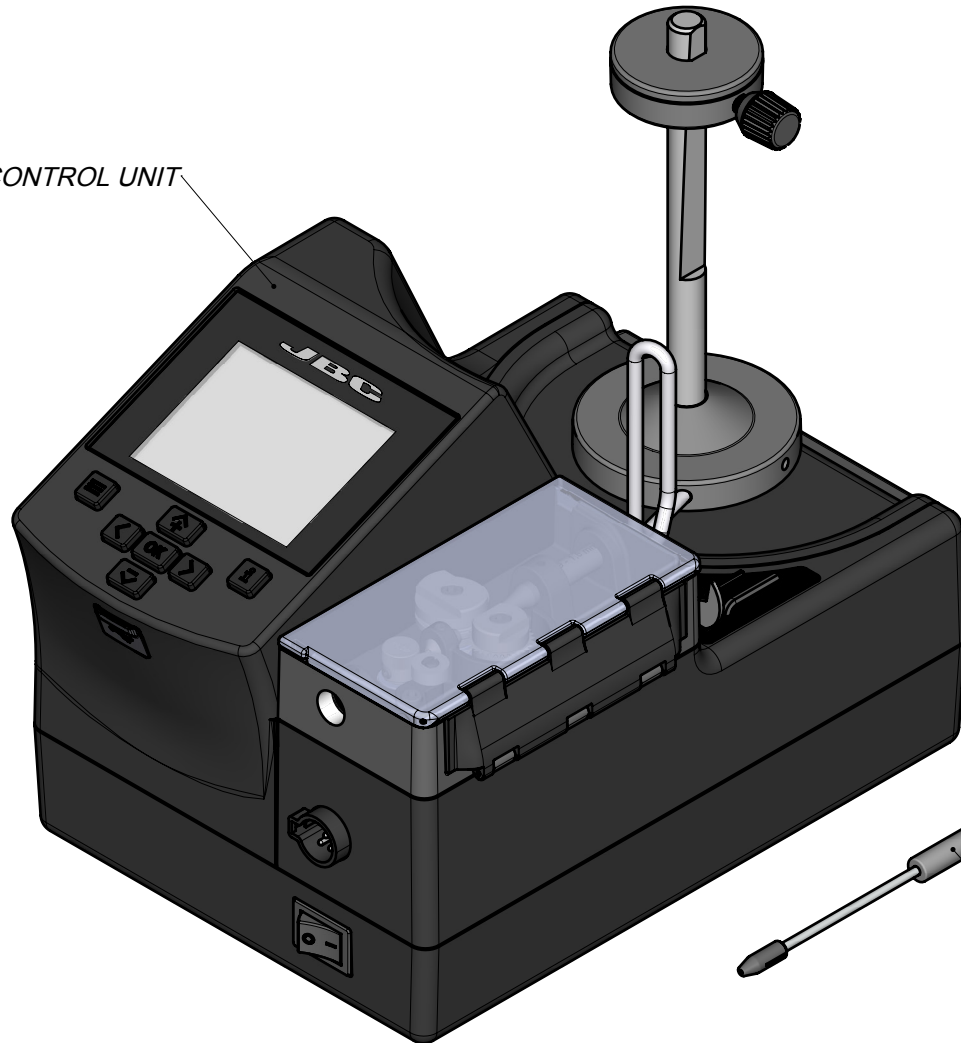

ALE Control Unit

Automatic-Feed Soldering

Ref.: **ALE-910UVA** (100V)

ALE-110UVA (120V)

ALE-210UVA (230V)

ALE CONTROL UNIT

SPARE PARTS

ALE CONTROL UNIT:

| | |
|-------------|----------------|
| -CIRCUIT | 0027663 |
| -ENCLOSURES | |
| ·LEFT | 0024365 |
| ·RIGHT | 0024366 |
| ·BACK | 0024367 |
| ·BOTTOM | 0024342 |
| -KEY SET | 0019341 |

| | | | | |
|------|------------|------|------|------|
| Ref. | ALE-910UVA | 100V | FUSE | T-2A |
| | ALE-110UVA | 120V | FUSE | T-2A |
| | ALE-210UVA | 230V | FUSE | T-1A |

GALE10V-A

(Guide Wheels and
Components already
assembled in ALE
Control Unit)