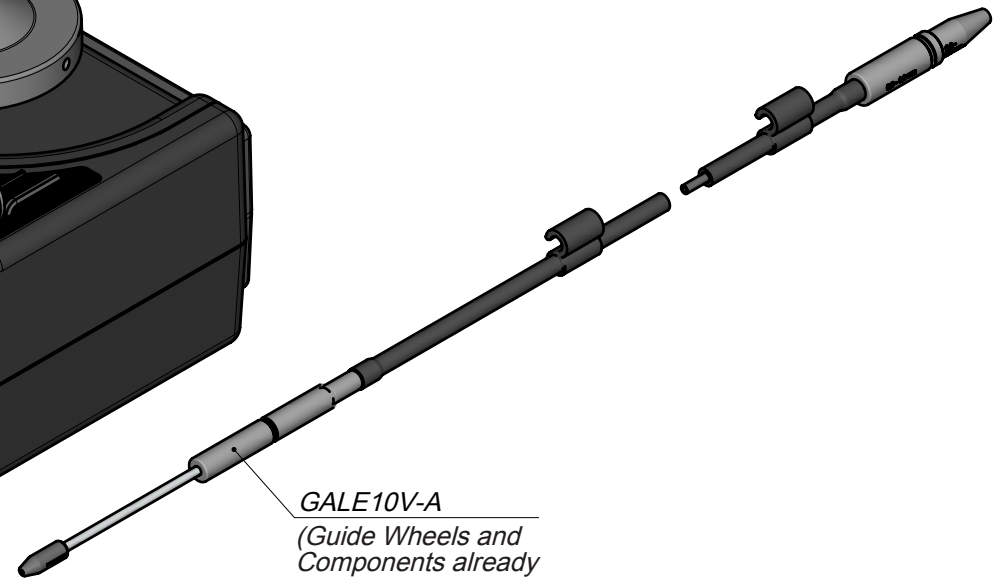

ALE Control Unit

Automatic-Feed Soldering

Ref.: **ALE-910UVA** (100V)

ALE-110UVA (120V)

ALE-210UVA (230V)

ALE CONTROL UNIT

SPARE PARTS

ALE CONTROL UNIT:

| | |
|-------------|----------------|
| -CIRCUIT | 0027663 |
| -ENCLOSURES | |
| ·LEFT | 0024365 |
| ·RIGHT | 0024366 |
| ·BACK | 0024367 |
| ·BOTTOM | 0024342 |
| -KEY SET | 0019341 |

| | | | | |
|------|------------|------|------|------|
| Ref. | ALE-910UVA | 100V | FUSE | T-2A |
| | ALE-110UVA | 120V | FUSE | T-2A |
| | ALE-210UVA | 230V | FUSE | T-1A |

GALE10V-A

(Guide Wheels and
Components already
assembled in ALE
Control Unit)