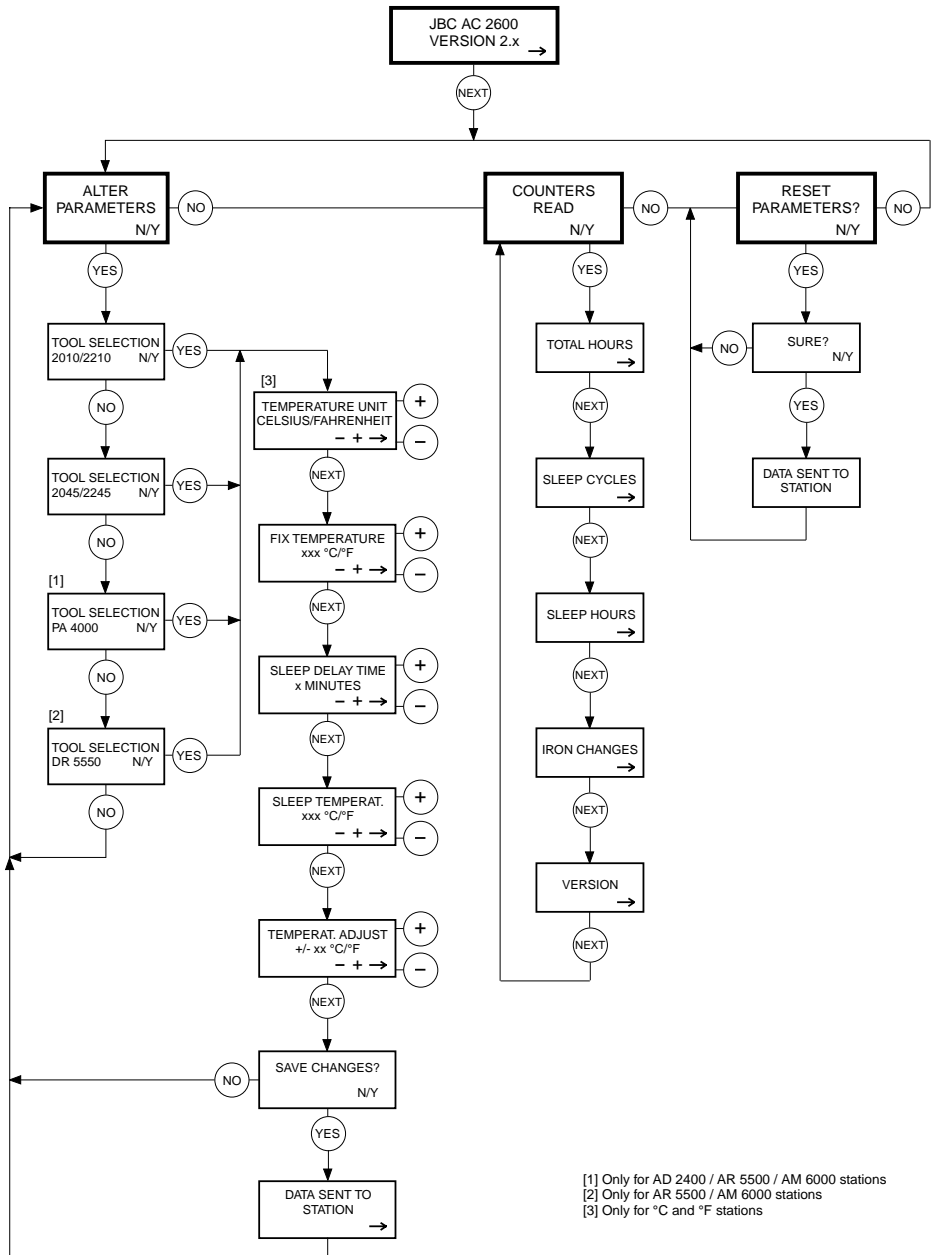

DIAGRAM AC 2600
VERSION 2.x

[1] Only for AD 2400 / AR 5500 / AM 6000 stations
 [2] Only for AR 5500 / AM 6000 stations
 [3] Only for °C and °F stations