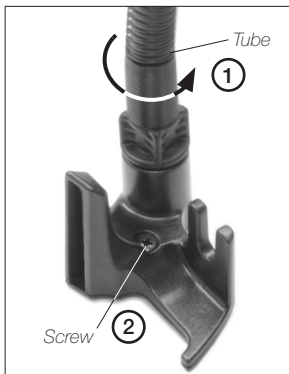

Maintenance

Before carrying out maintenance, always allow the tool to cool down.

First remove the hose by twisting it (1). Shake the hose to get rid of the dirt inside.

Then remove the screw (2).