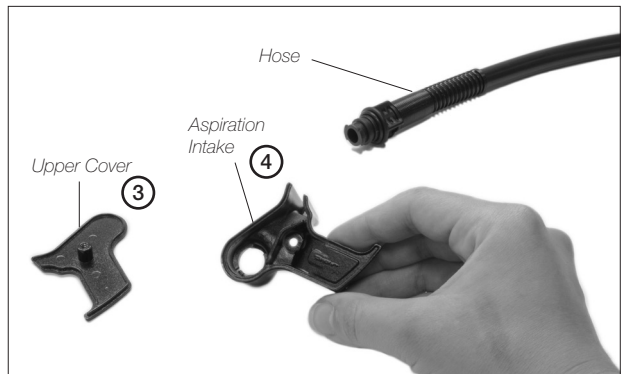

Dismantle the upper cover (3).

Clean the inside of the aspiration intake (4), if necessary with a cleaning stick.

Assemble all of the components in reverse order.