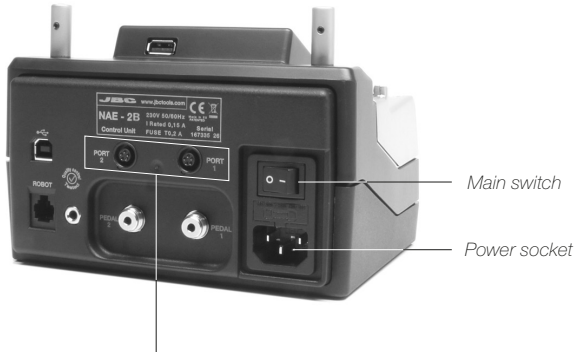

# Features

**Control unit**  
 Ref. NAE-1B  
 NAE-2B  
 NAE-9B

**Steady Nano Tweezers**  
 Ref. NP105-B