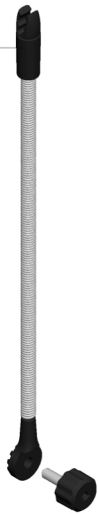

CD-2SB 230V
CD-1SB 120V
CD-9SB 100V

SOLDERING STATION
 FROM SERIE 139592

SPARE PARTS	
CD-2B / CD-1B / CD-9B:	
-FRONT CIRCUIT	0009732
-ENCLOSURE	0004020
CD-2SB 230V	FUSE T-1A
CD-1SB 120V	FUSE T-2A
CD-9SB 100V	FUSE T-2A

CD-2B / CD-1B / CD-9B

CC8200

CL0156

S0331

CL6210

T210-A

C210008

C210001