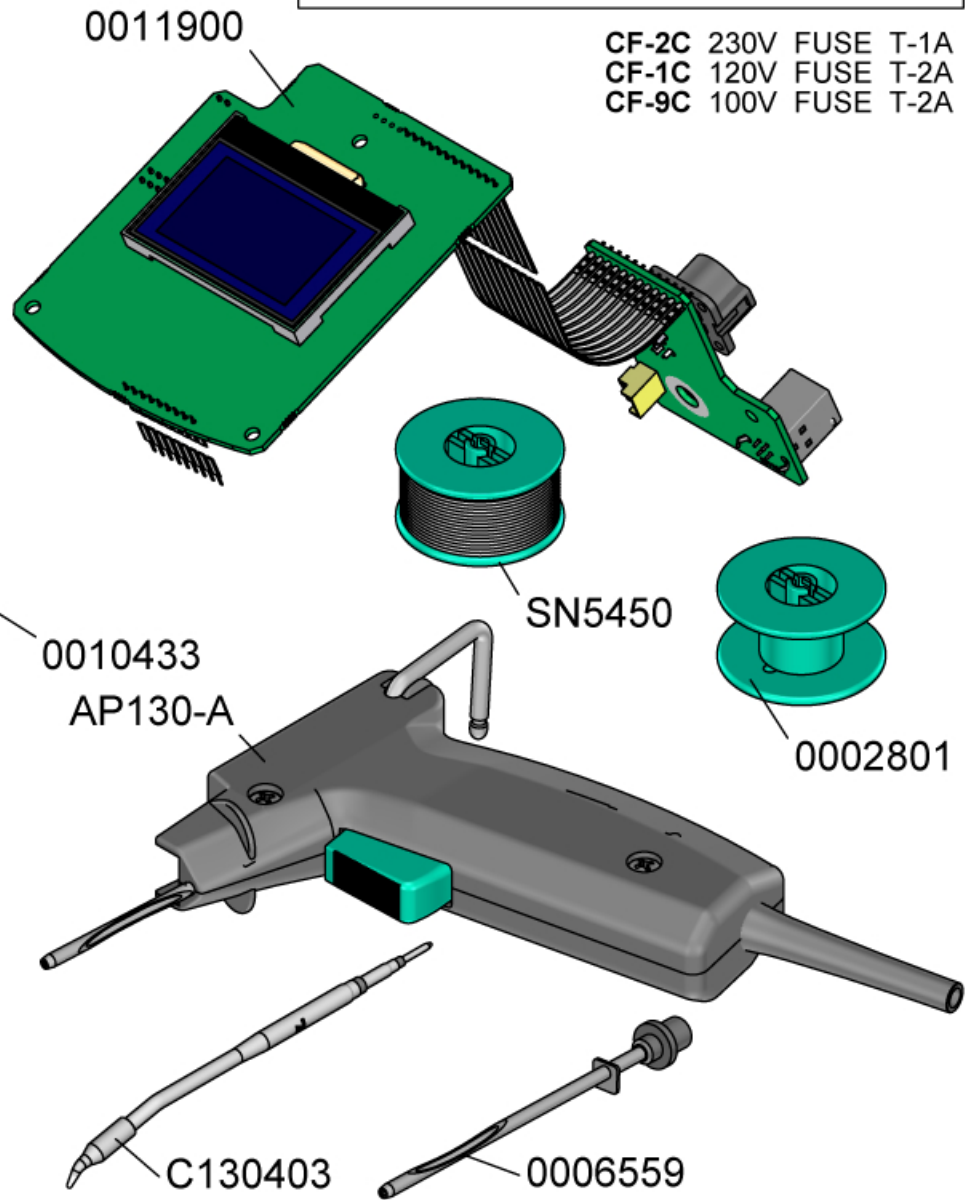

CF-2C 230V
CF-1C 120V
CF-9C 100V

SOLDER FEED STATION

SPARE PARTS	
CF-2C / CF-1C / CF-9C:	
-FRONT CIRCUIT	0011900
-ENCLOSURE	0004029

CF-2C 230V FUSE T-1A
 CF-1C 120V FUSE T-2A
 CF-9C 100V FUSE T-2A