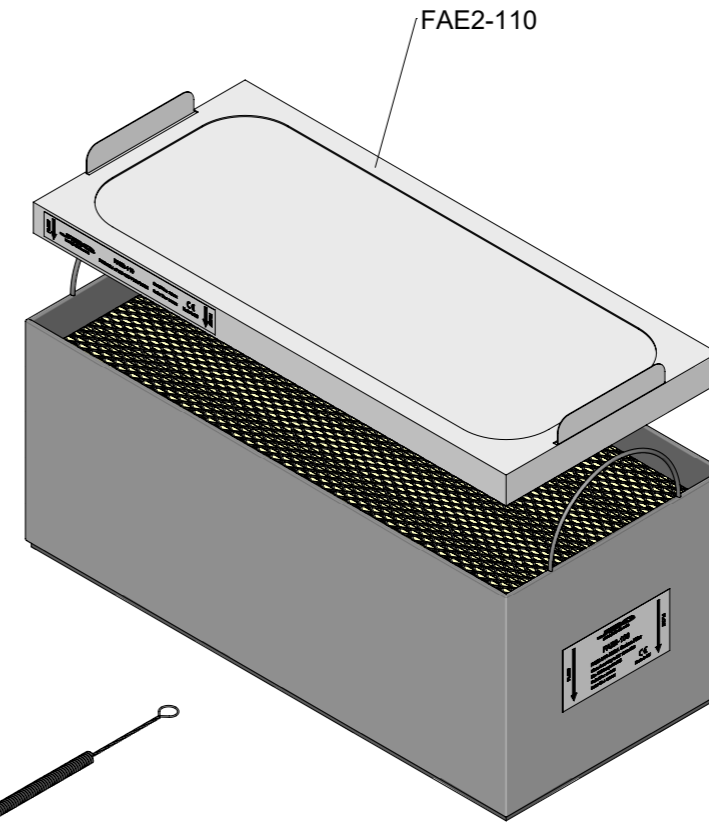

FAE2-5A 100/120/230V
FAE2-5A FUME EXTRACTOR

FAE2-5A

FAE2-100

FAE2-110

0019751 (x2)

0004009

SPARE PARTS

FAE2-5A:

- CIRCUIT: 0021308
- INLET VALVE: 0018831
- H13 + CARBON + M5 FILTER: FAE2-100
- M5 PRE-FILTER: FAE2-110

FAE2-5A 100/120/230V FUSE T-8A