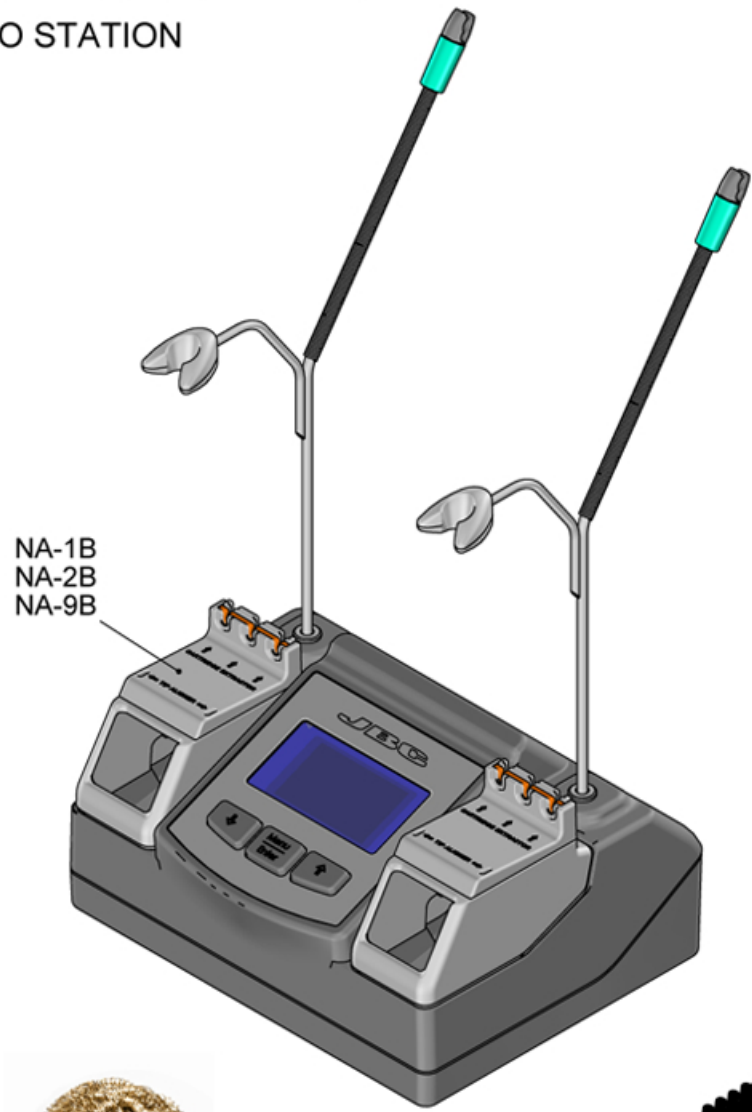

NAST-9B 100V FUSE T-0.5A
NAST-1B 120V FUSE T-0.5A
NAST-2B 230V FUSE T-0.2A
 NANO STATION

SPARE PARTS	
NA-1B / NA-2B / NA-9B	
-CIRCUITS:	
NA-1B:	0011463
NA-2B:	0011462
NA-9B:	0011464
-ENCLOSURE	0010759

- C105-101 (x1)
- C105-103 (x1)
- C105-105 (x2)
- C105-107 (x1)
- C105-112 (x1)
- C105-113 (x2)