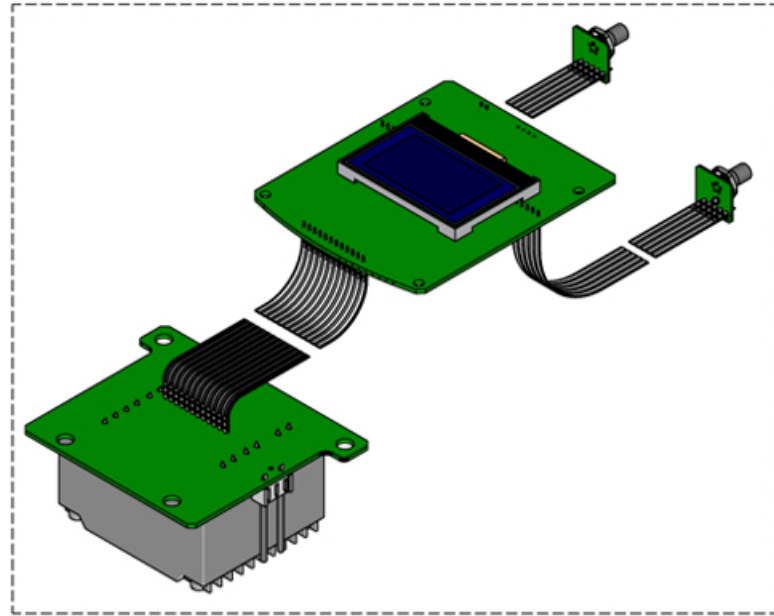

NAST-9B 100V FUSE T-0.5A
NAST-1B 120V FUSE T-0.5A
NAST-2B 230V FUSE T-0.2A
 NANO STATION

SPARE PARTS	
NA-1B / NA-2B / NA-9B	
-CIRCUITS:	
NA-1B:	0011463
NA-2B:	0011462
NA-9B:	0011464
-ENCLOSURE	0010759

- C105-101 (x1)
- C105-103 (x1)
- C105-105 (x2)
- C105-107 (x1)
- C105-112 (x1)
- C105-113 (x2)